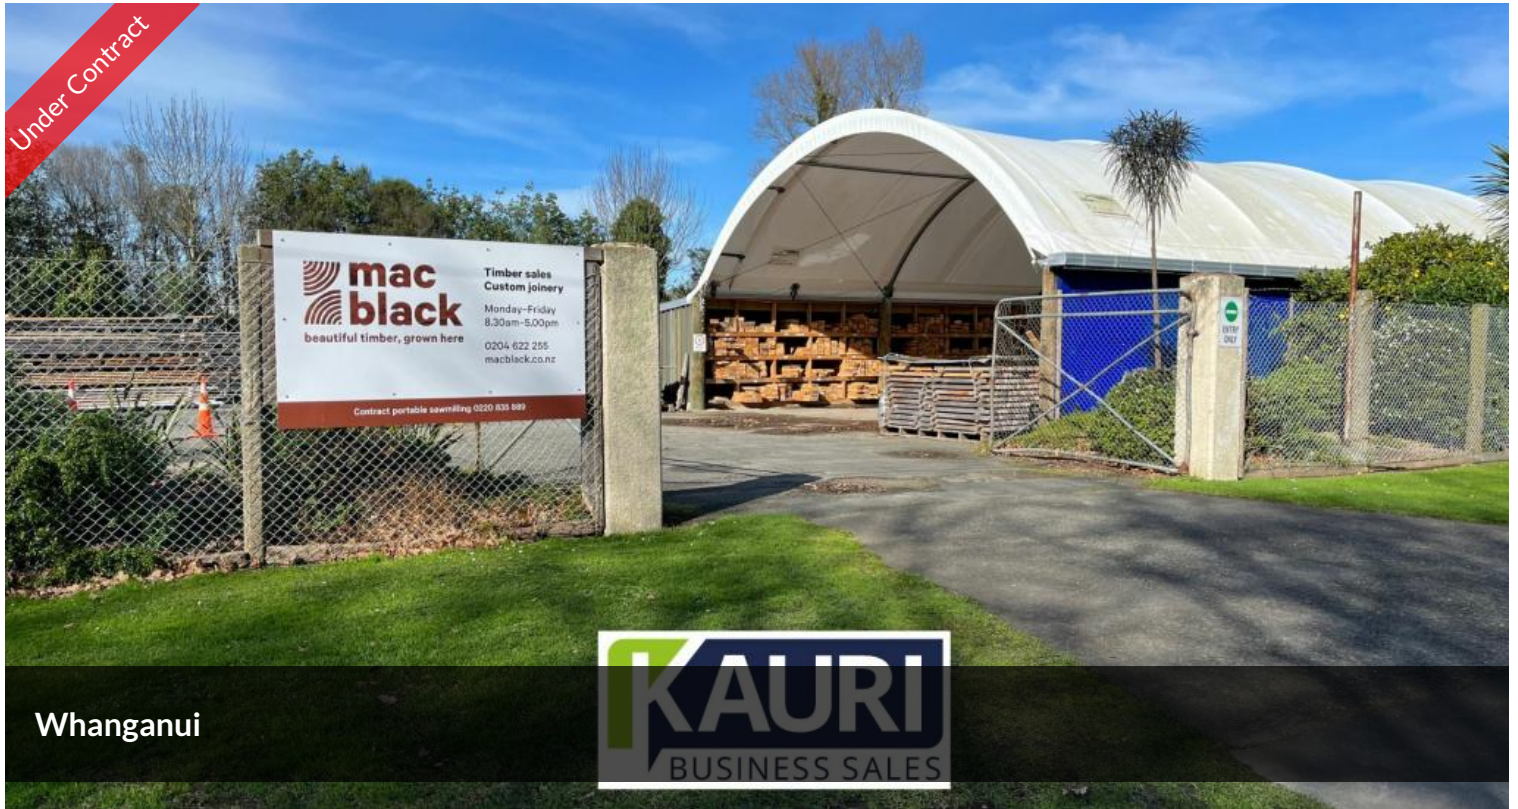

Under Contract

Whanganui

Unique Timber Business - Whanganui Based, National Reach

MacBlack Timber Limited - High-value timber merchant

macblack.co.nz

- Specialist sawmiller and merchants of NZ-produced exotic timber
- Value-added timber processing
- Large centrally located retail yard (also available for purchase): 3245 sqm Freehold Title, Industrial Zone A 7/A
- Experienced & loyal workforce, semi-managed business
- Aligned with MPI Forestry and Wood Processing Industry Transformation Plan

MacBlack Timber sources logs and then mills them in-house to maximise value, offering a range of species and grades of timber to suit different customer requirements. The business adds further value by processing suitable boards into cladding, decking, panelling or flooring profiles.

MacBlack specialises in locally grown alternatives to radiata pine and imported hardwood timbers. The retail yard is centrally located in Whanganui and is very well-appointed. This includes a 25m-long shelter with drive-through access to racked timber for immediate purchase, further timber storage, a well-furnished workshop, and machine sheds. An onsite joinery workshop manufactures high-

end solid timber products: doors, bench tops, tables, and made-to-order furniture. A second leased yard provides space for year-round milling, drying, and storage.

The founder is seeking to retire and is committed to seeing the business thrive under new ownership. There is a strong foundation for growth in place with the potential to expand merchant sales and add complementary DIY and trade product lines. This business may suit an existing forestry-aligned business, a timber merchant looking to expand, or a hands-on entrepreneur.